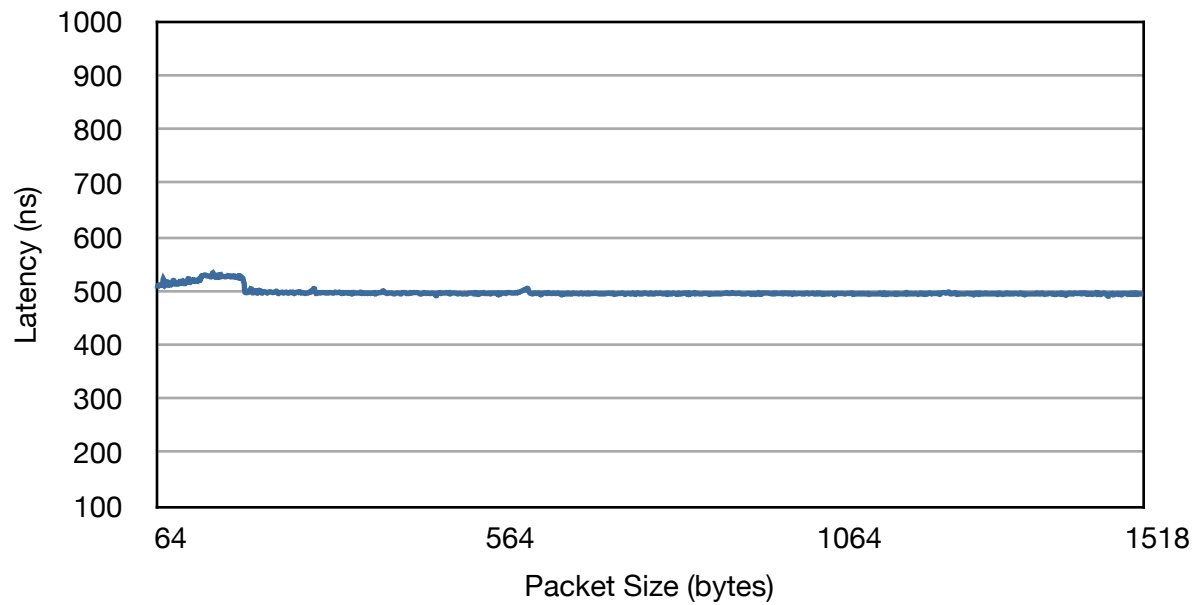

RFC2544 Latency 64 To 1518 Bytes

Average Of All 1454 Latency Data Points

Frame Size	Avg.	Min.	Max.
64-1518	498	484	500

*24 Ports, 64-1518 Byte Packet Step By 1 Byte, 100% Line Rate, 100% ASIC Usage