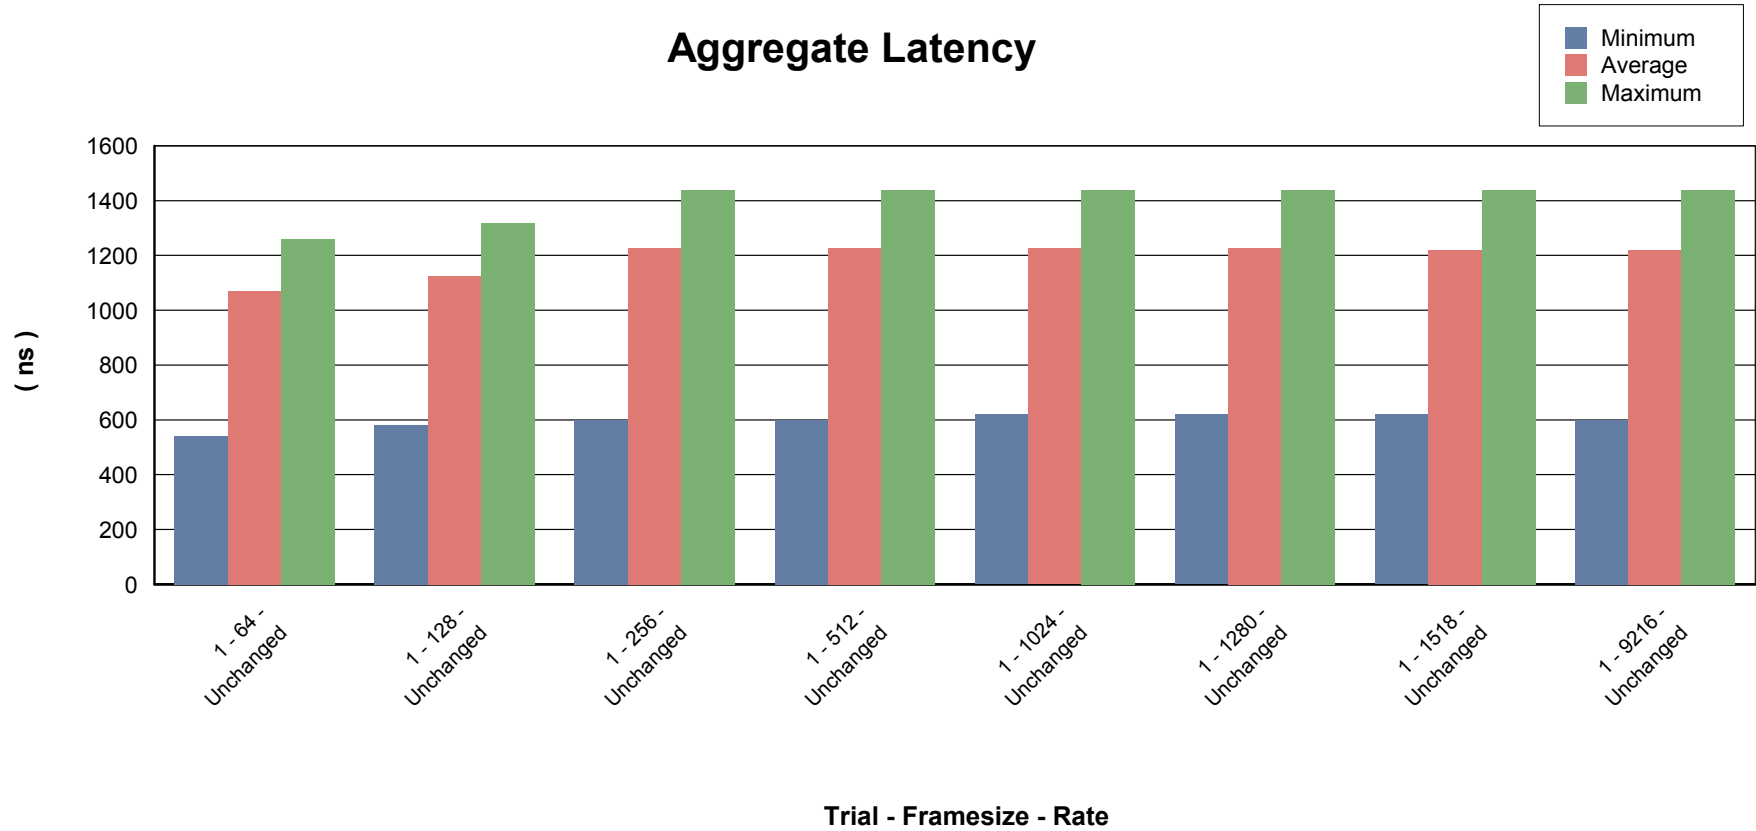

API - Custom Step - Aggregate Graph