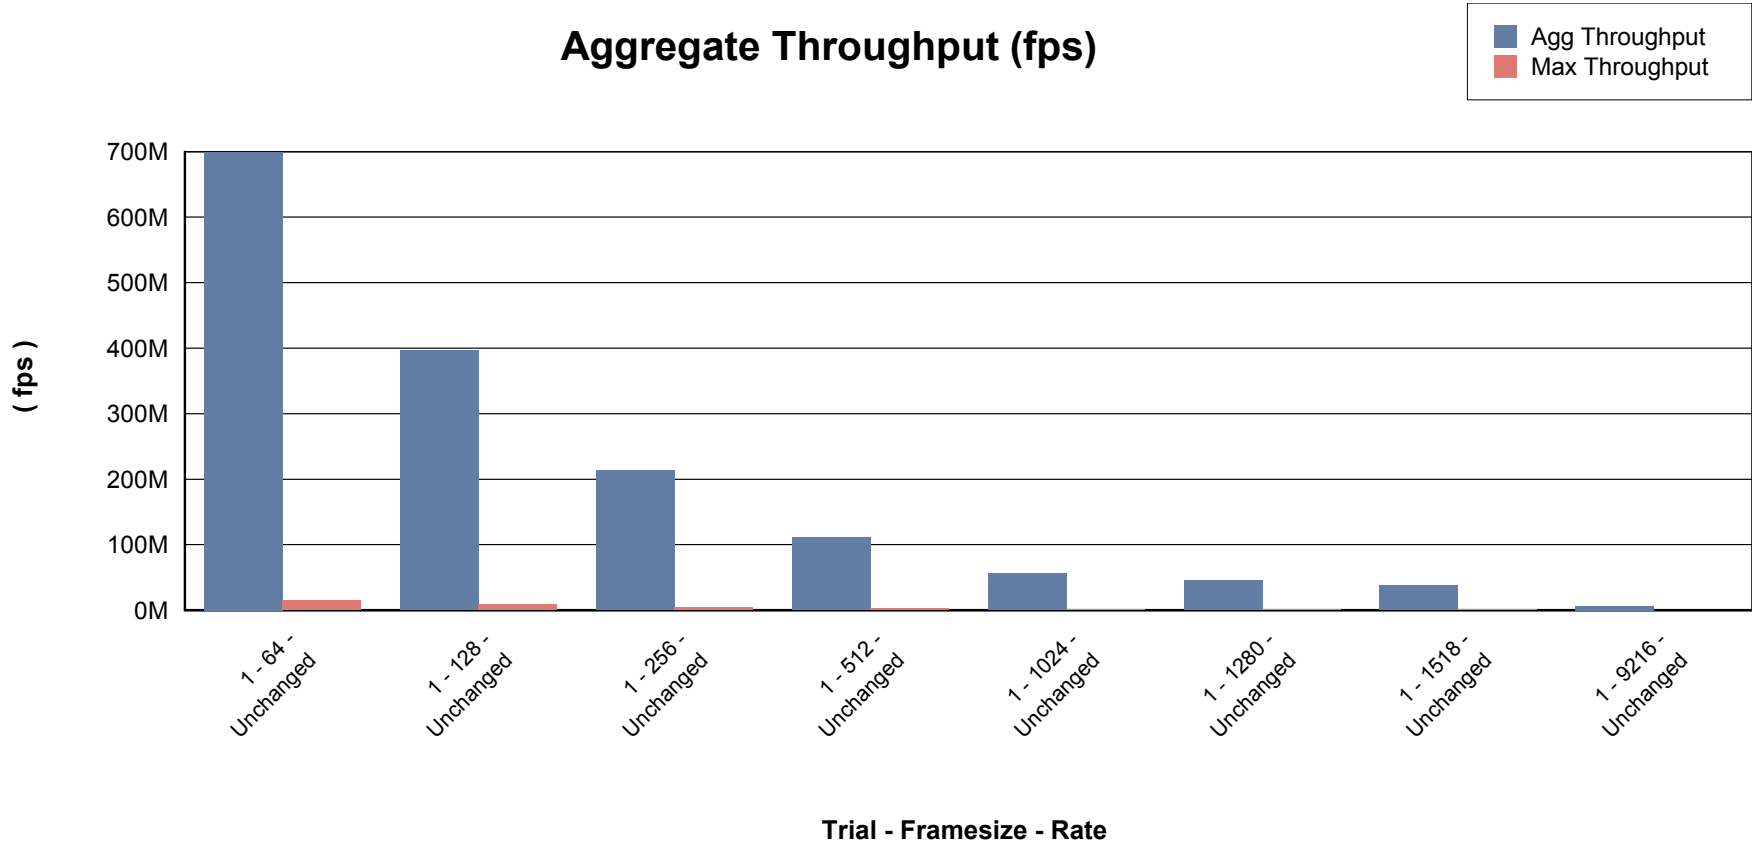

API - Custom Step - Aggregate Graph

Aggregate Throughput (fps)