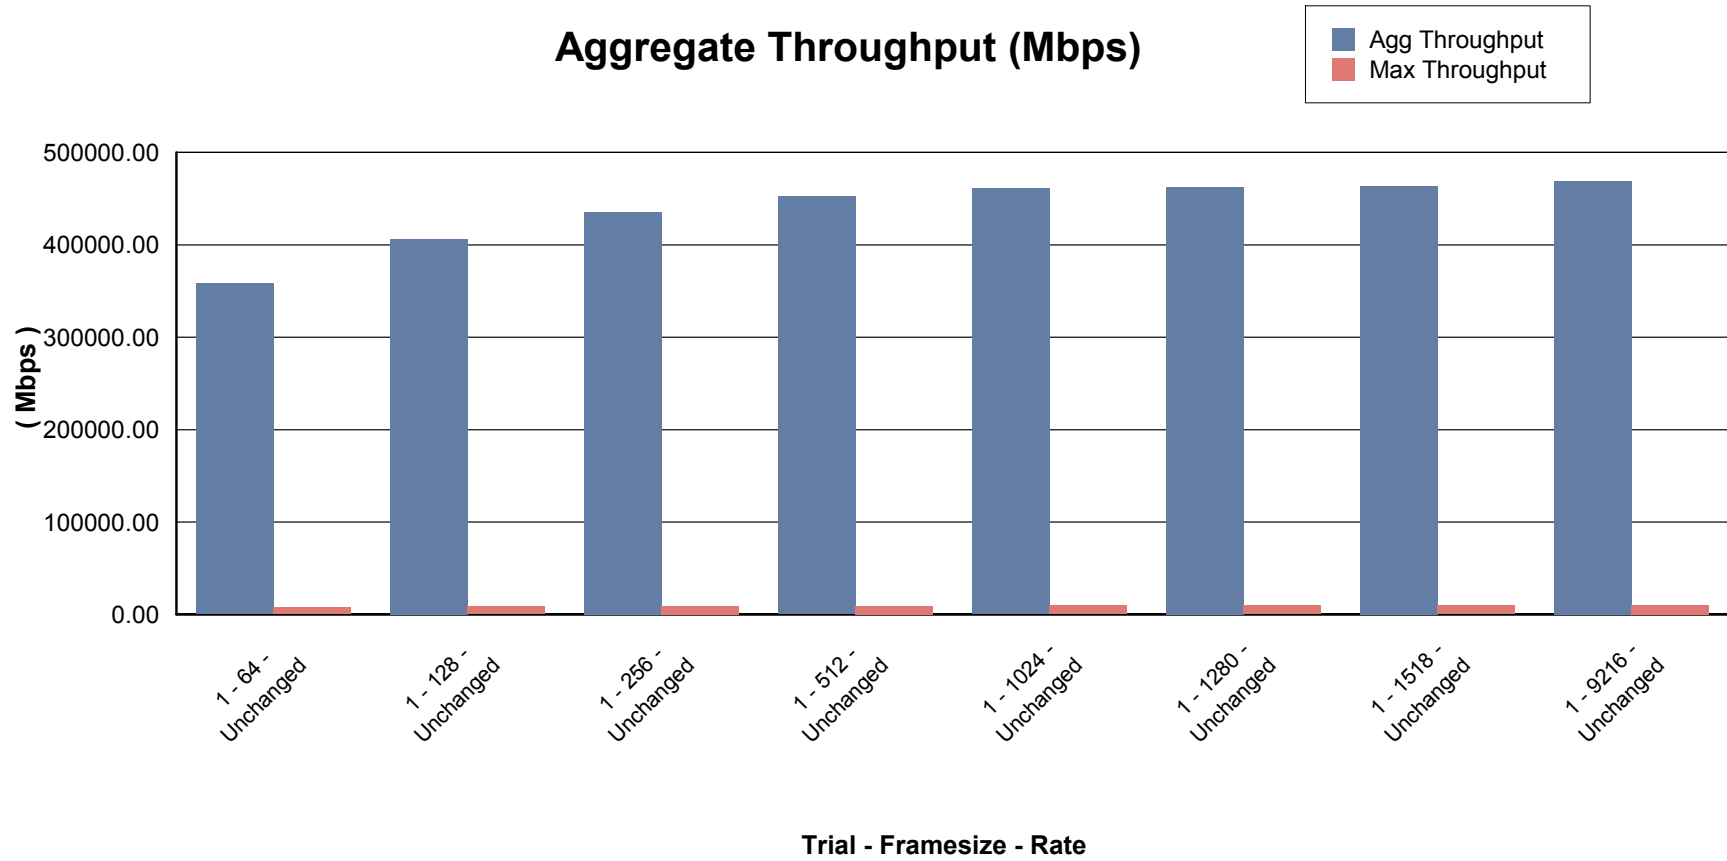

API - Custom Step - Aggregate Graph